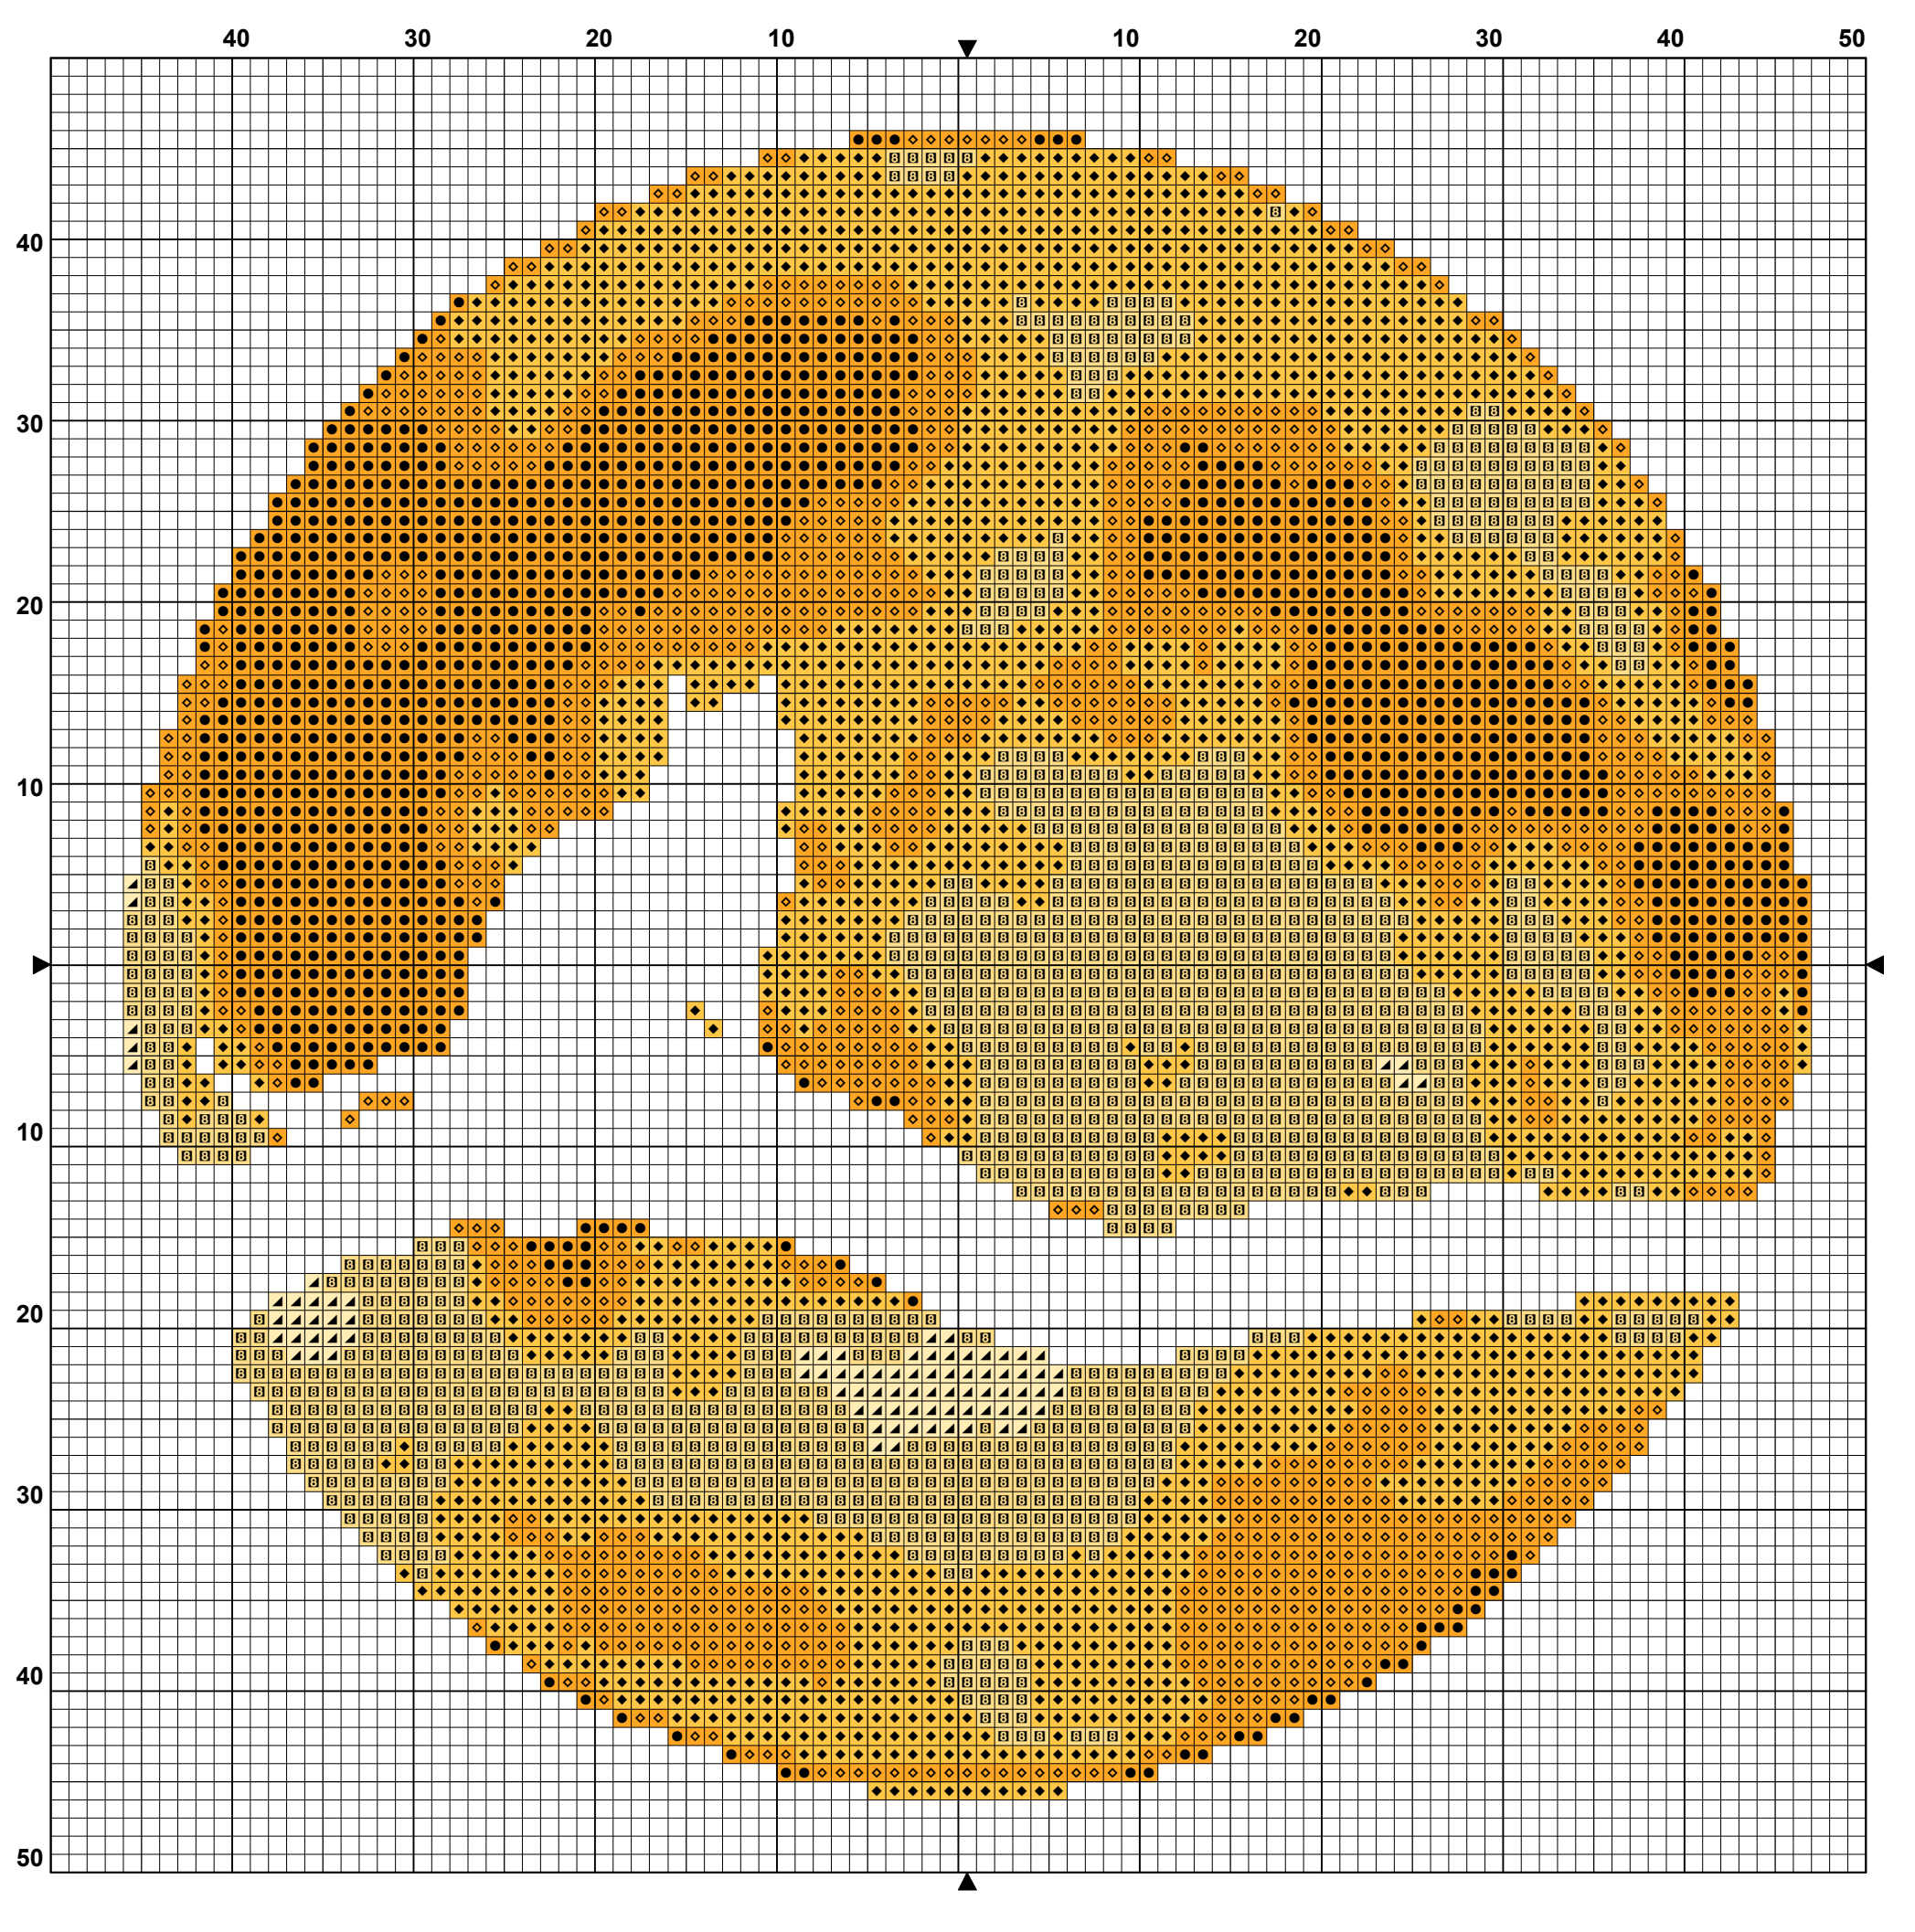

40

30

20

10

10

20

30

40

50

40

30

20

10

10

20

30

40

50

DMC No.

Color Name

- | | | |
|----|--|---|
| 1. |  DMC 742 |  Light tangerine |
| 2. |  DMC 742 |  Light tangerine |
| 3. |  DMC 743 |  Medium yellow |
| 4. |  DMC 745 |  Banana yellow |
| 5. |  DMC 3823 |  Ivory |